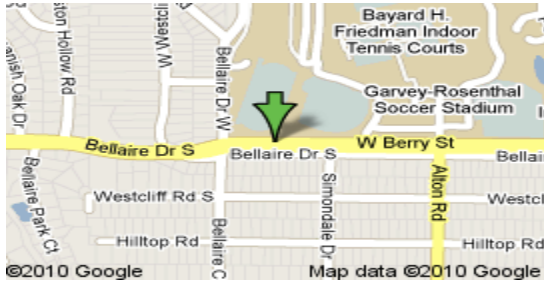

Officials Team

Toni Nichols

214-803-9633

Meet Website

<http://www.athletic.net/TrackAndField/MeetResults.aspx?Meet=99603>

DIRECTIONS - Texas Christian University - Lowdon Track and Field Complex

LONE STAR CLASSIC TRACK & FIELD MEET

Lowdon Track and Field Complex
 Texas Christian University
 3750 W Berry Street
 Fort Worth, Texas 76109
 May 23, 2010

3750 W Berry St
Fort Worth, TX 76109

maps.google.com
[Get directions](#)

SCHEDULE

10:00 a.m.	1500m	women	final
10:30	1500m	men	final
10:15	Long Jump	women	final
10:50	5000m Race Walk	women	final
11:25	5000m Race Walk	men	final
11:00	High Jump	men	final
12:15	Triple Jump	women	final
12:00 p.m.	400m Hurdles	women	final
12:10	400m Hurdles	men	final
12:25	400m	women	final
12:35	400m	men	final
12:50	100m	women	final
1:05	100m	men	final
1:30	3000m Steeplechase	women	final
1:40	3000m Steeplechase	men	final
2:10	Long Jump	men	final
2:15	4x100m Relay	women	final
	4x100m Relay	men	final
2:15	High Jump	women	final
2:40	800m	women	final
2:50	800m	men	final
3:30	Triple Jump	men	final
3:30	100m Hurdles	women	final
3:50	110m Hurdles	men	final
4:15	200m	women	final
4:30	200m	men	final
4:50	4x400m Relay	women	final
	4x400m Relay	men	final
5:15	Awards Ceremony	all	

LONE STAR CLASSIC TRACK & FIELD MEET

Lowdon Track and Field Complex
Texas Christian University
3750 W Berry Street
Fort Worth, Texas 76109
May 23, 2010